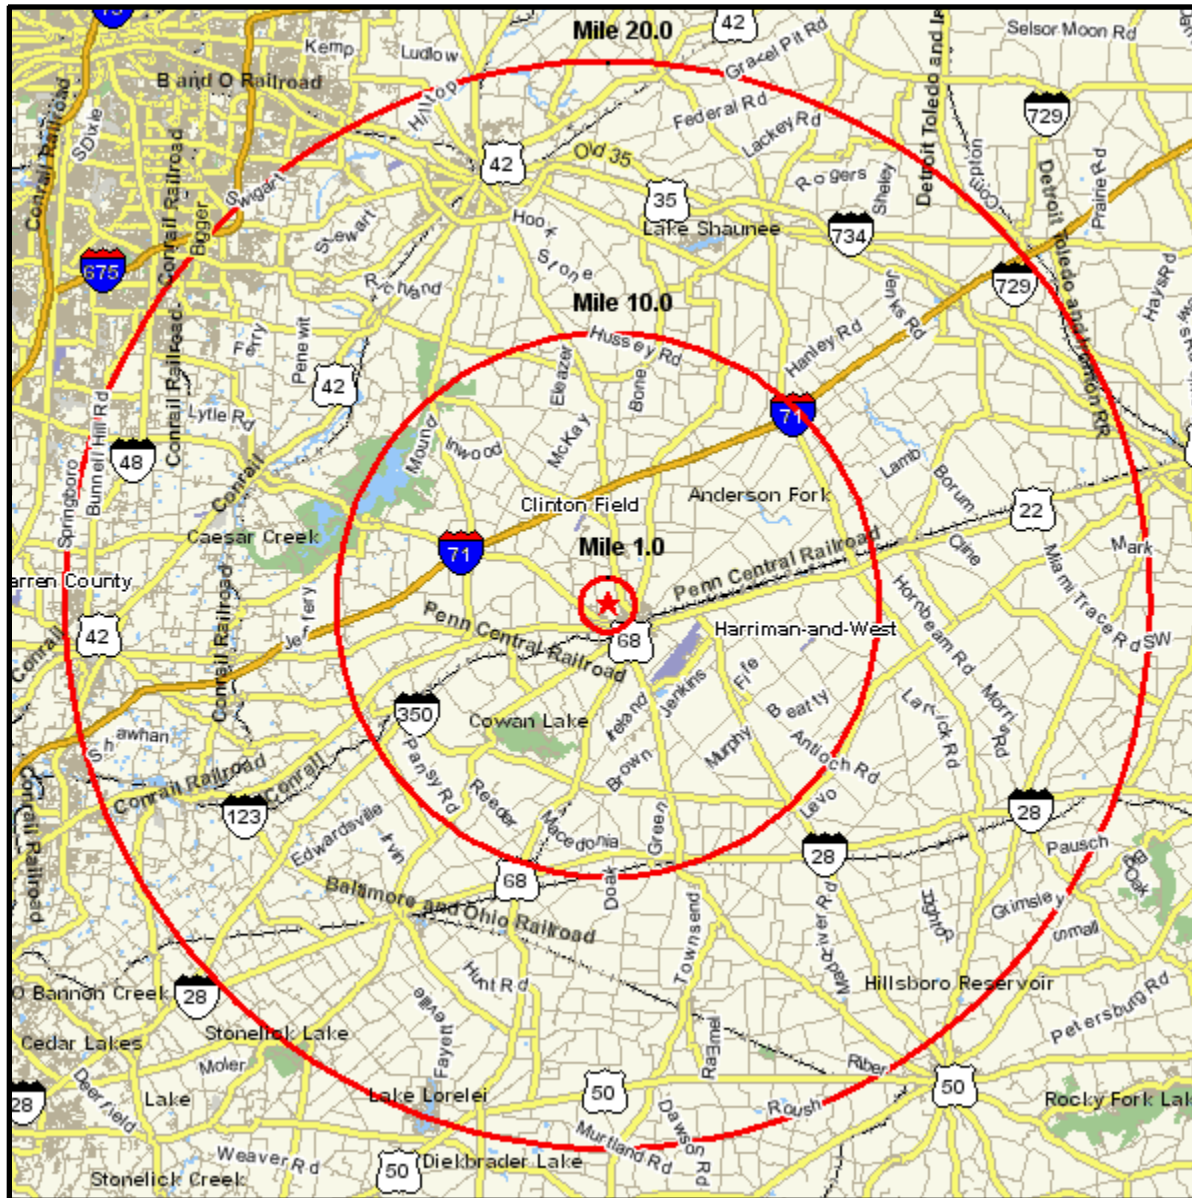

Area Map

Prepared For: Chris Schock @ CCRPC
Project Code: PdS

Order #: 965981577
Site: 01

WILMINGTON, OH 45177
Coord: 39.457000, -83.844500
Radius - See Appendix for Details

Area Map

Prepared For: Chris Schock @ CCRPC
Project Code: PdS

Order #: 965981577
Site: 01

Appendix: Area Listing

Area Name:

Type: Radius 1

Radius Definition:

WILMINGTON, OH 45177	Center Point:	39.457000	-83.844500
	Circle/Band:	0.00	- 1.00

Area Name:

Type: Radius 2

Radius Definition:

WILMINGTON, OH 45177	Center Point:	39.457000	-83.844500
	Circle/Band:	0.00	- 10.00

Area Name:

Type: Radius 3

Radius Definition:

WILMINGTON, OH 45177	Center Point:	39.457000	-83.844500
	Circle/Band:	0.00	- 20.00